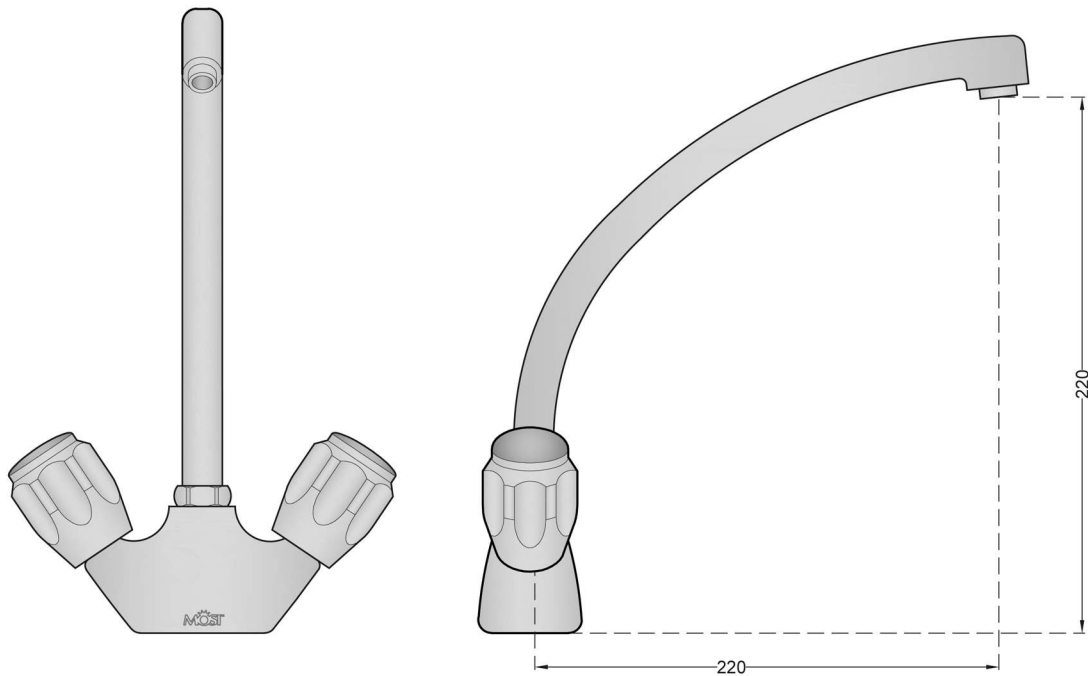

QUALITY & MORE

Item No : CL57500/425

Sink mixer swivel spout

www.mostiran.com