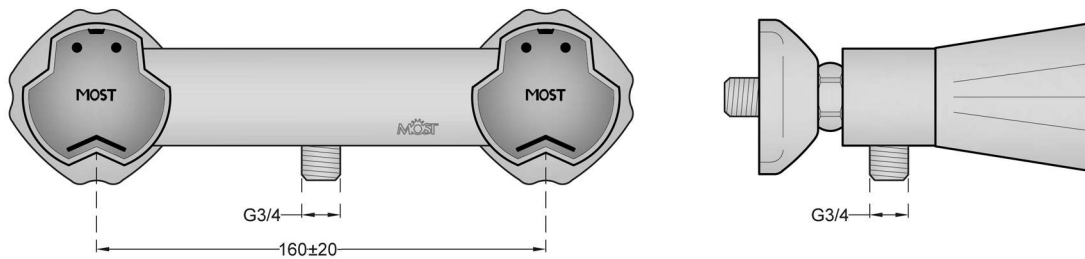

QUALITY & MORE

Item No : CL10520/422

Shower mixer

[www.mostiran.com](http://www.mostiran.com)