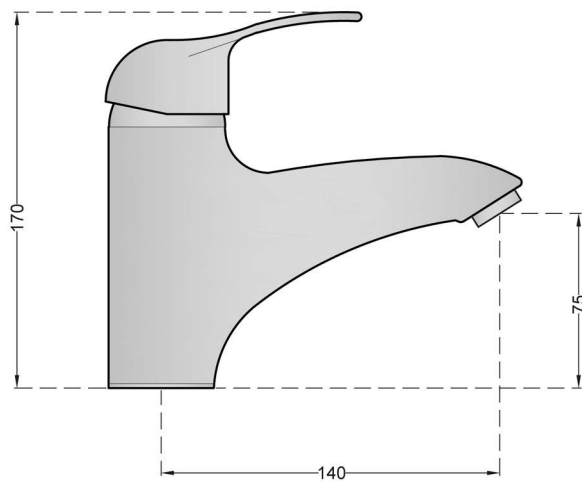

QUALITY & MORE

Item No : AH60073000CN

Single hole wash basin mixer with pop-up

www.mostiran.com