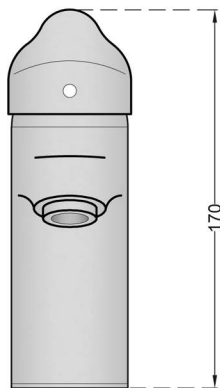

QUALITY & MORE

Item No : AH60073000CN

Single hole wash basin mixer with pop-up

www.mostiran.com