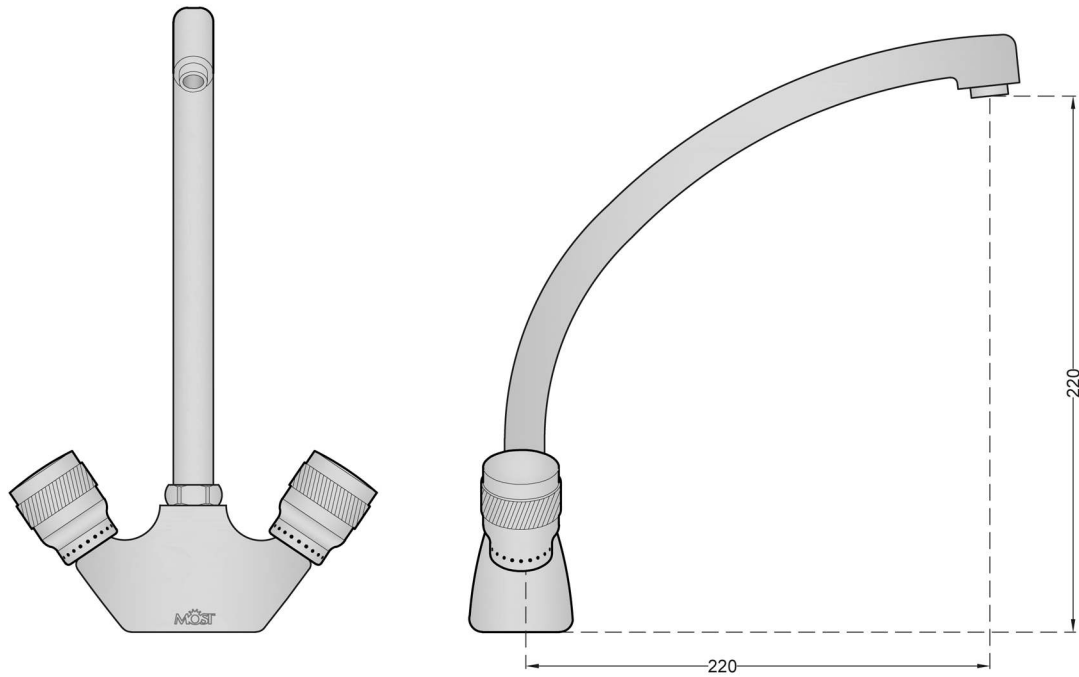

QUALITY & MORE

Item No : CL57500/440

Sink mixer swivel spout

www.mostiran.com