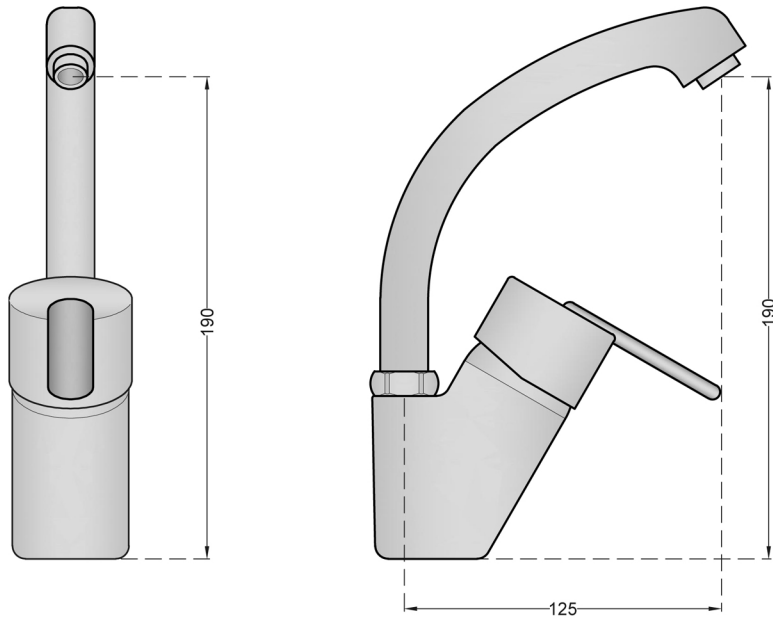

QUALITY & MORE

Item No : AH60213100CN

Single hole wash basin mixer/swivel spout

www.mostiran.com