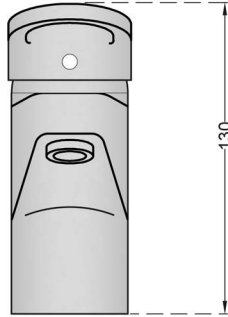

QUALITY & MORE

www.mostiran.com

Item No : AH60031000CG

Single hole wash basin mixer with pop-up