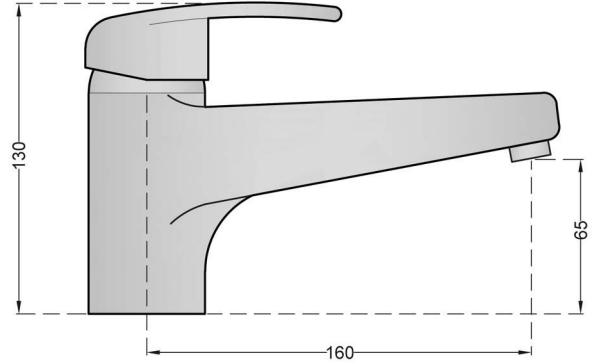

QUALITY & MORE

www.mostiran.com

Item No : AH60031000CG

Single hole wash basin mixer with pop-up