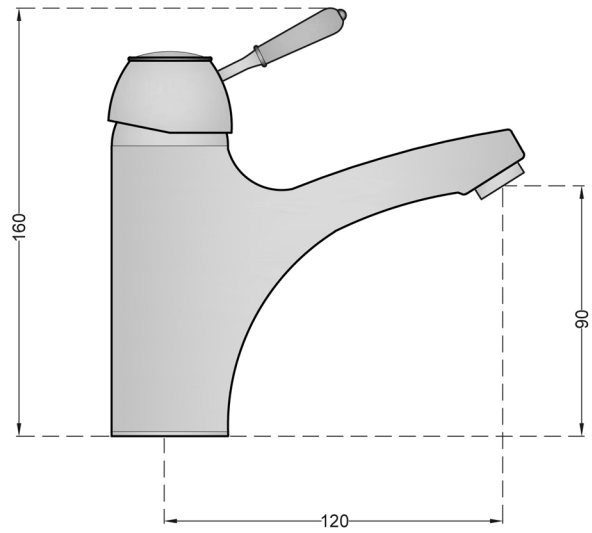

QUALITY & MORE

Item No : AH60120000CRE

Single hole wash basin mixer with pop-up

[www.mostiran.com](http://www.mostiran.com)