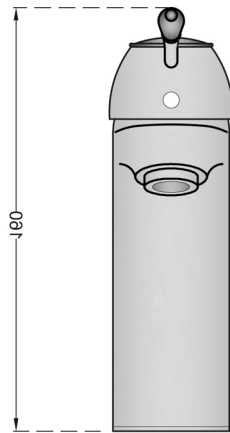

QUALITY & MORE

Item No : AH60120000CRE

Single hole wash basin mixer with pop-up

[www.mostiran.com](http://www.mostiran.com)