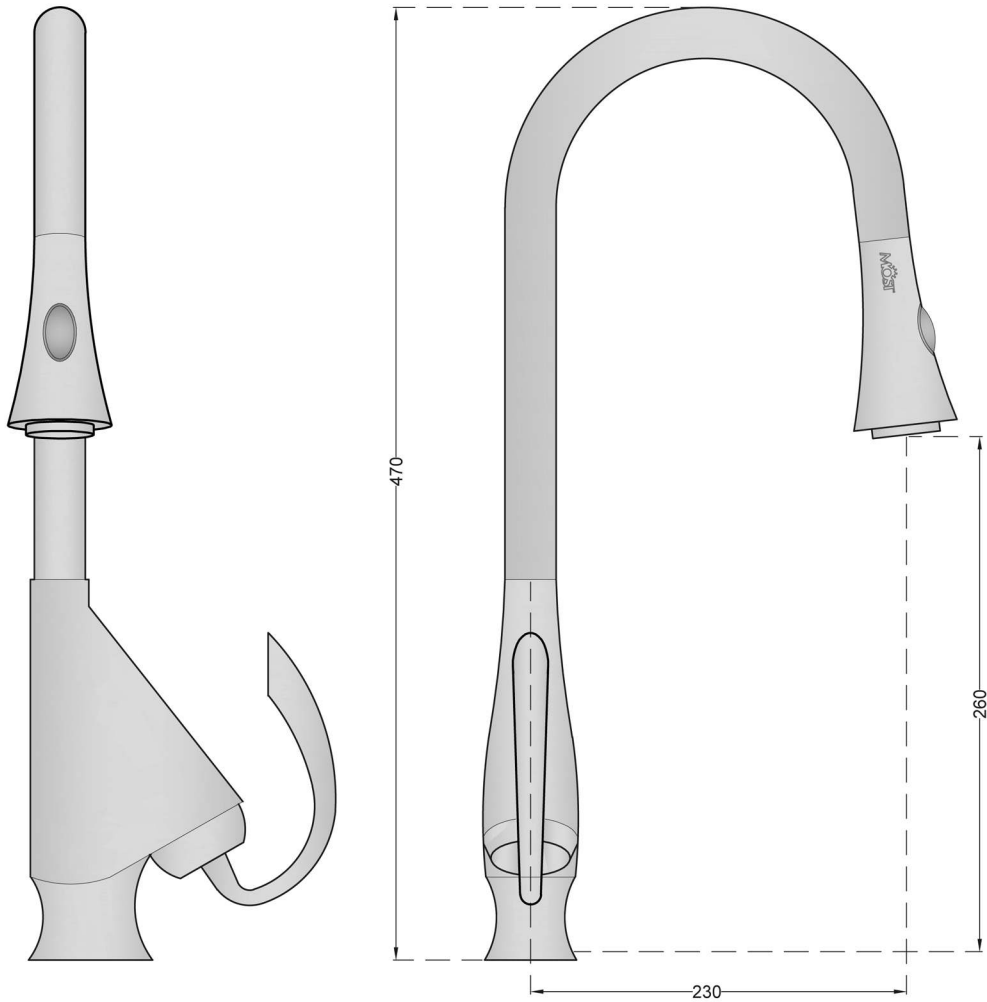

QUALITY & MORE

www.mostiran.com

Item No : AH50404300NI

Single hole sink mixer with pull-out hand shower/high level