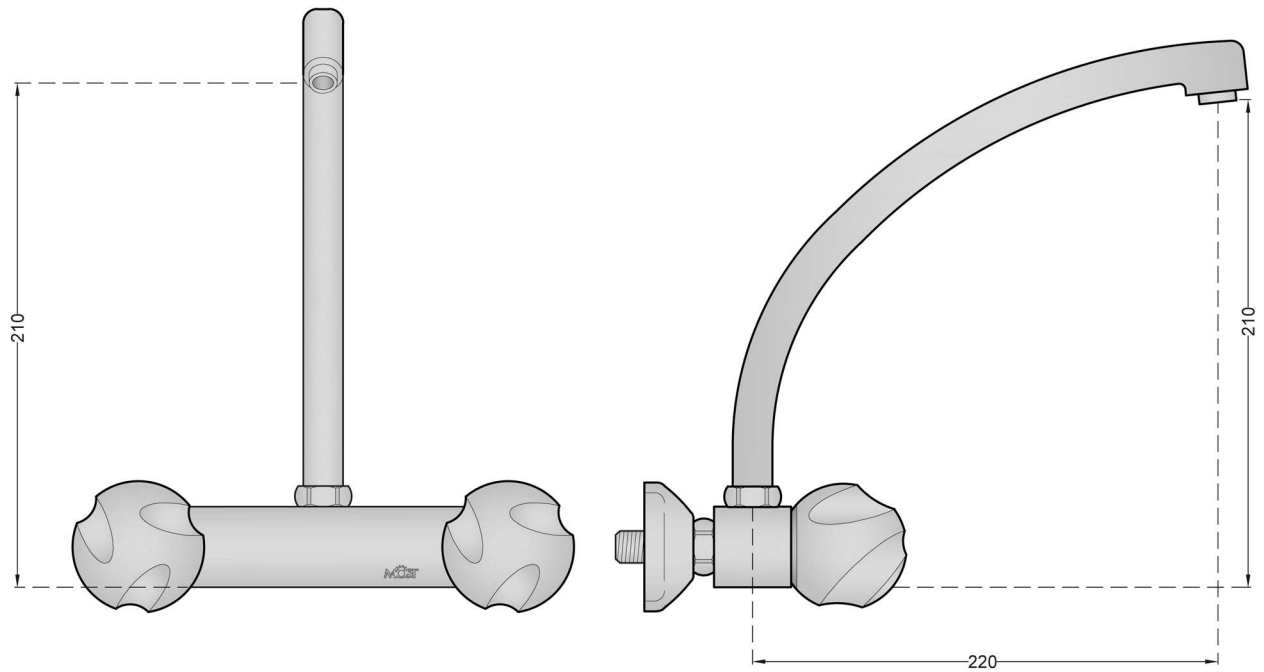

QUALITY & MORE

Item No : CL25520/360

Wall-mounted sink mixer

www.mostiran.com