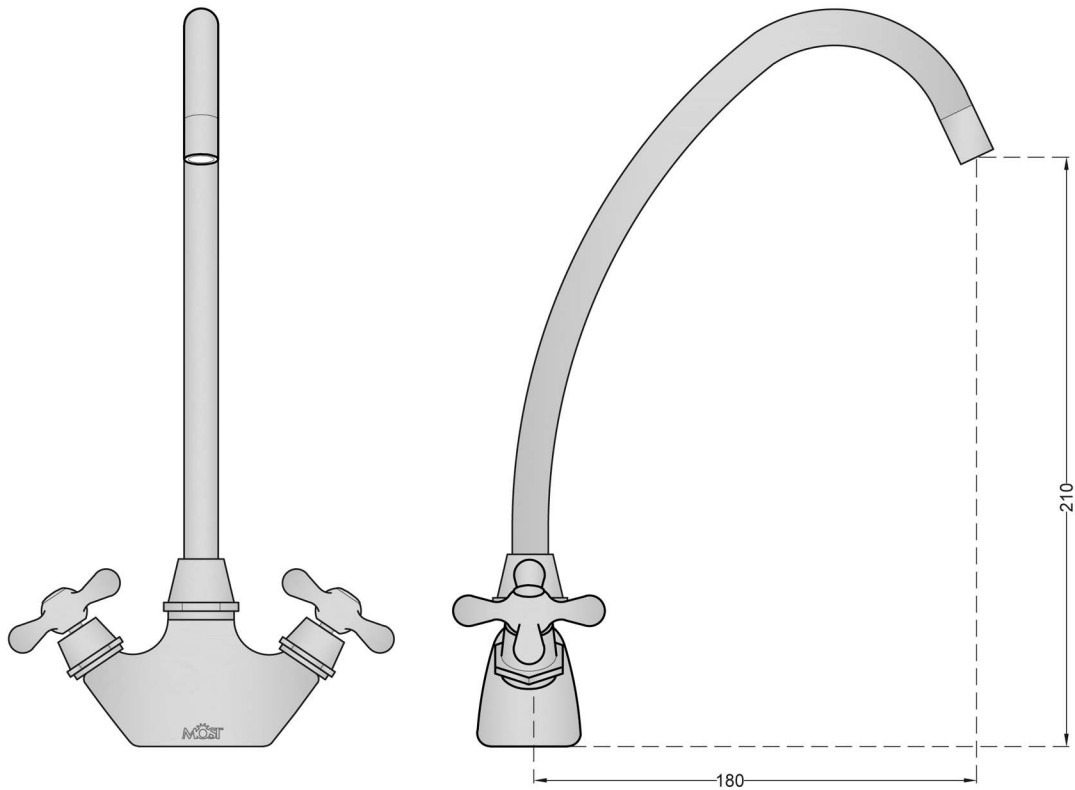

QUALITY & MORE

Item No : CL51500/470

Sink mixer swivel spout

www.mostiran.com